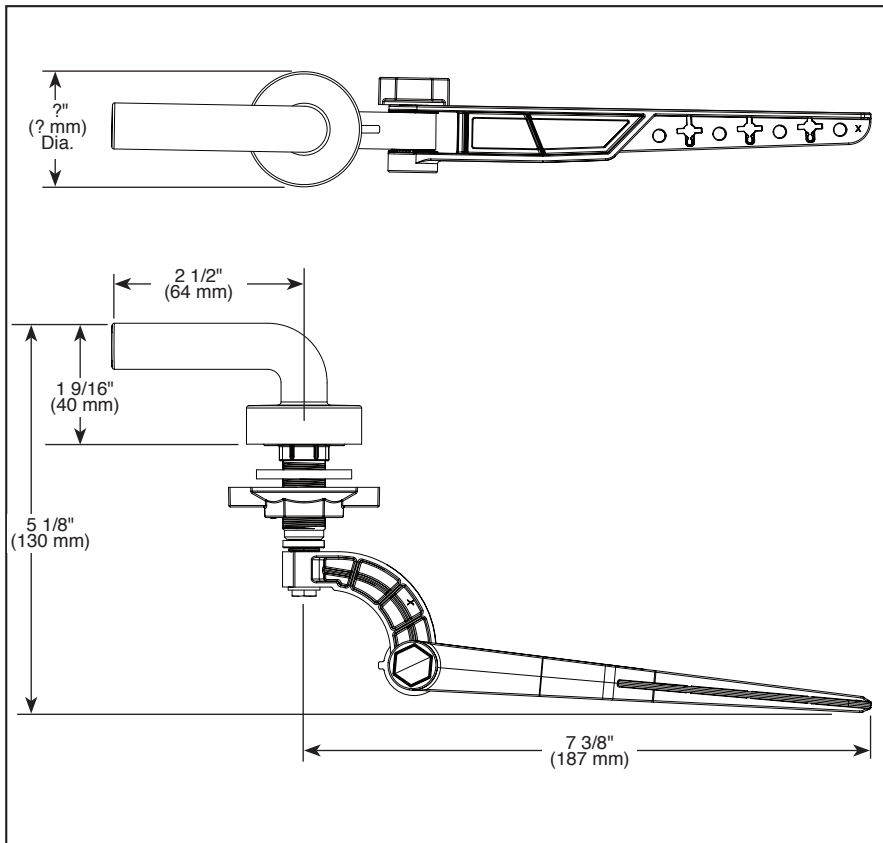

▲ Designate proper finish suffix